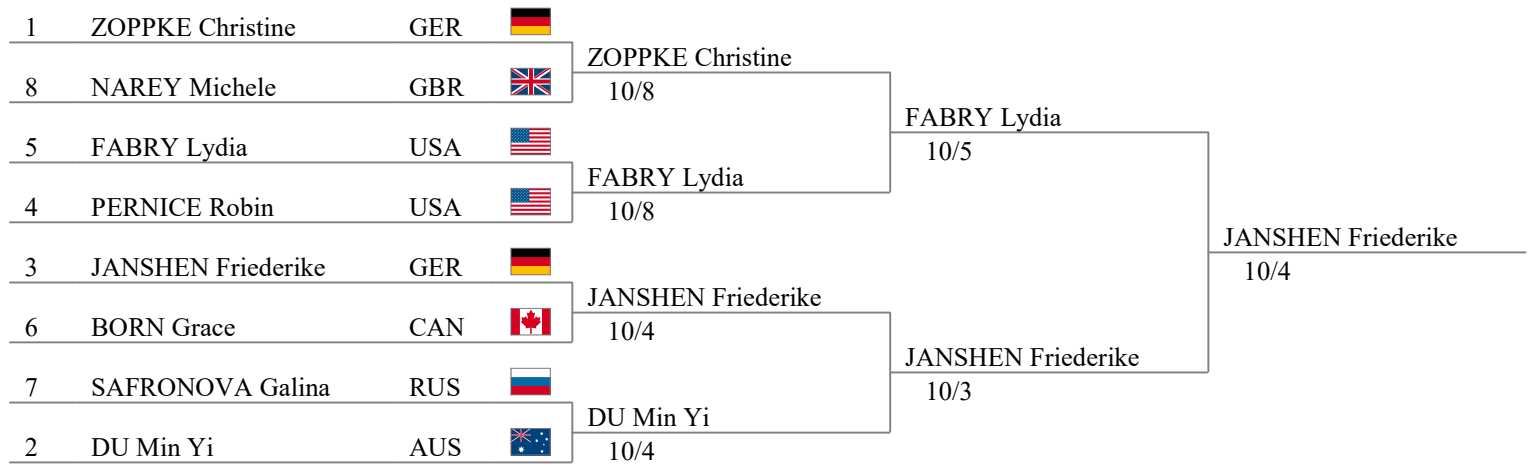

XXI.Veterans Fencing World Championships

Women's Sabre 50-59

Maribor, 20.10.2017.

Tableau of 8

Semi-finals

Final

1	DE RIOJA Angela	ESP		DE RIOJA Angela		
64	-----	---			DE RIOJA Angela	
33	SELTENHAMMER Enric	AUT		SELTENHAMMER Enric	10/5	
32	MAJDENIC Rozalija	CRO		MAJDENIC Rozalija	10/5	
17	JORDAN Harriet	AUS		JORDAN Harriet		ZOPPKE Christine
48	-----	---				10/7
49	-----	---			ZOPPKE Christine	
16	ZOPPKE Christine	GER		ZOPPKE Christine	10/2	
9	CAMERIN Margherita	ITA		CAMERIN Margherita		
56	-----	---				
41	-----	---			ZINI Sylvie	
24	ZINI Sylvie	FRA		ZINI Sylvie	10/6	
25	STOCCO Monica	ITA		STOCCO Monica		NAREY Michele
40	-----	---				10/5
57	-----	---			NAREY Michele	
8	NAREY Michele	GBR		NAREY Michele	10/7	
5	ENOCHS Liz	USA		ENOCHS Liz		
60	-----	---				
37	-----	---			CLANCY Caroline	
28	CLANCY Caroline	GBR		CLANCY Caroline	10/8	
21	MITSUI Ayako	JPN		MITSUI Ayako		FABRY Lydia
44	-----	---				10/7
53	-----	---			FABRY Lydia	
12	FABRY Lydia	USA		FABRY Lydia	10/7	
13	MARTIN CID Maria Del	ESP		MARTIN CID Maria Del		
52	-----	---				
45	-----	---			MARTIN CID Maria Del	
20	ELIN Dominique	FRA		ELIN Dominique	10/7	
29	ALEKSANDROVA Olga	RUS		ALEKSANDROVA Olga		PERNICE Robin
36	-----	---				10/8
61	-----	---			PERNICE Robin	
4	PERNICE Robin	USA		PERNICE Robin	10/3	